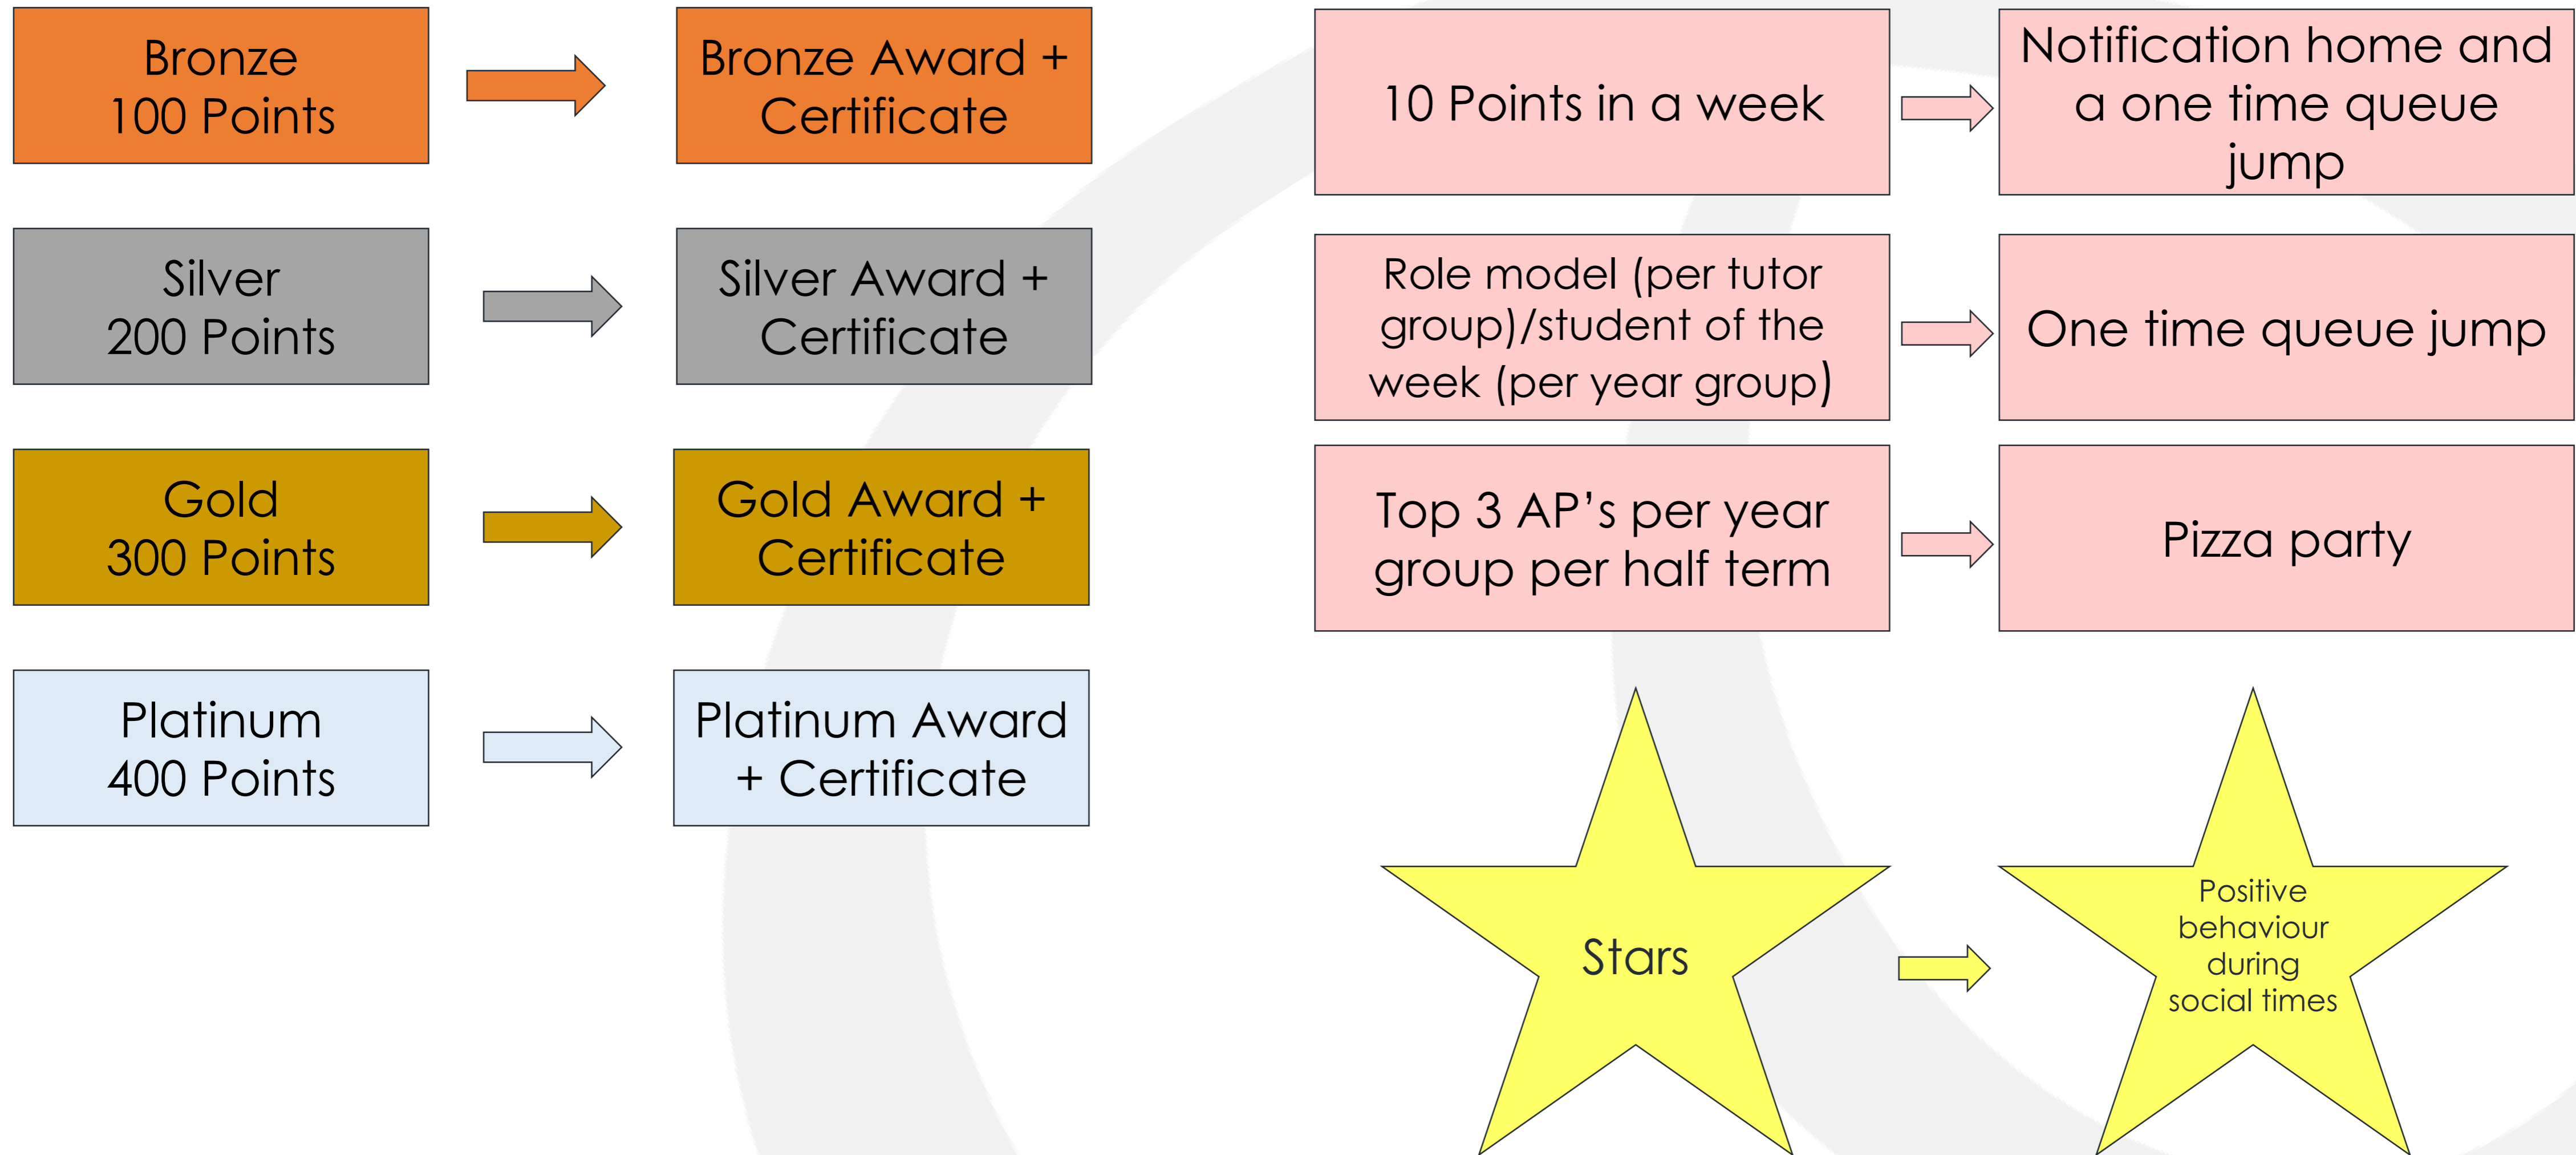

REWARDS

Faculty colours = certificate and different coloured badge for hitting a threshold of APs in different subject areas

50 points for Maths,
English and Science

25 points for all other
subjects